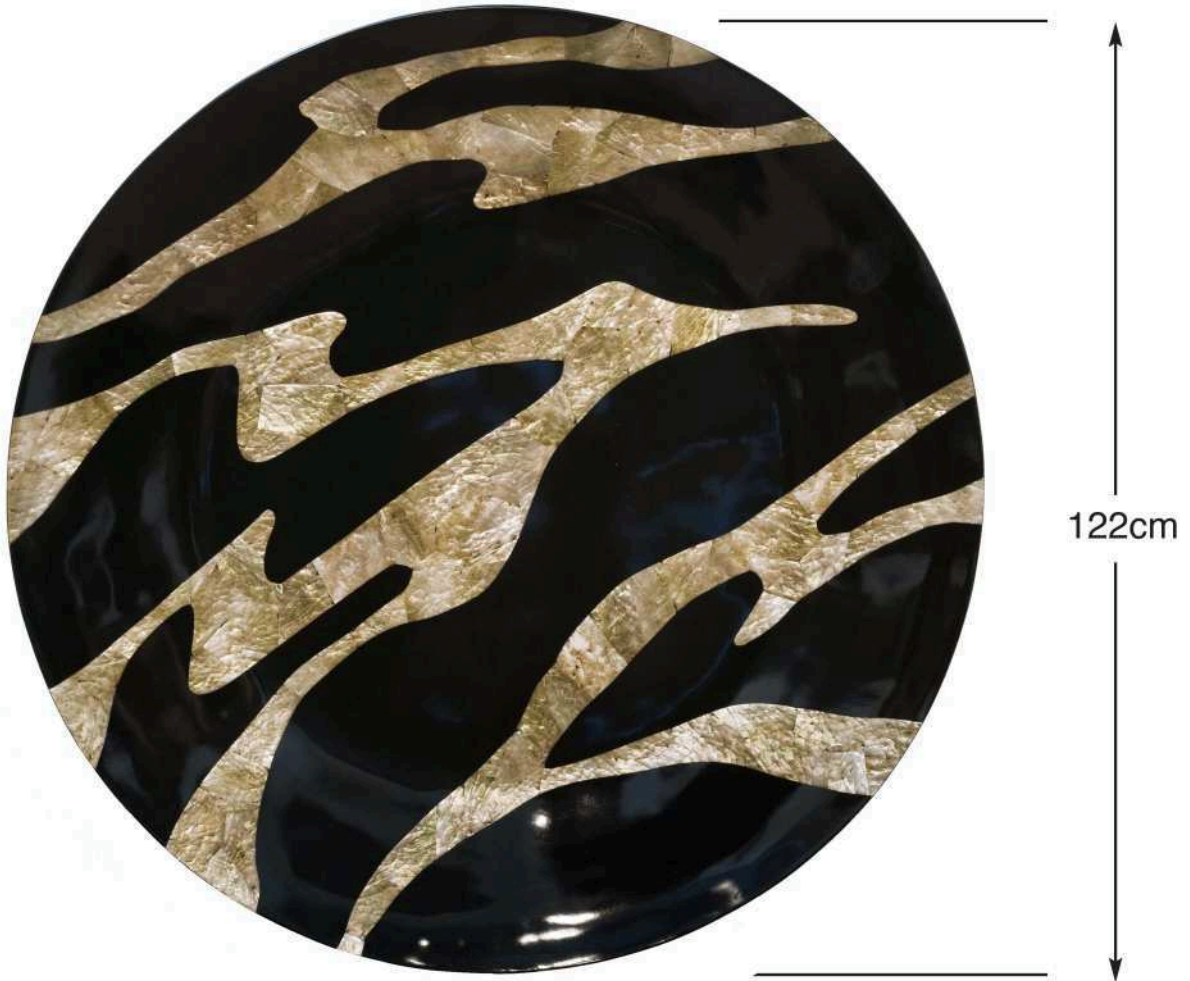

Abenaki Wall Discs

LAMINATED PEARL SHELL MOSAIC INLAID BY HAND

SIZES AVAILABLE: CODE

3549	122 CM DIA
3549 A	91 CM DIA
3549 B	63 CM DIA

eUnique

Abenaki Vases

LAMINATED PEARL SHELL MOSAIC INLAID BY HAND

SIZES AVAILABLE: CODE

3551A	23 DIA x 120 CM HIGH
3551B	34 DIA x 150 CM HIGH
3551C	36 DIA x 180 CM HIGH

eUnique