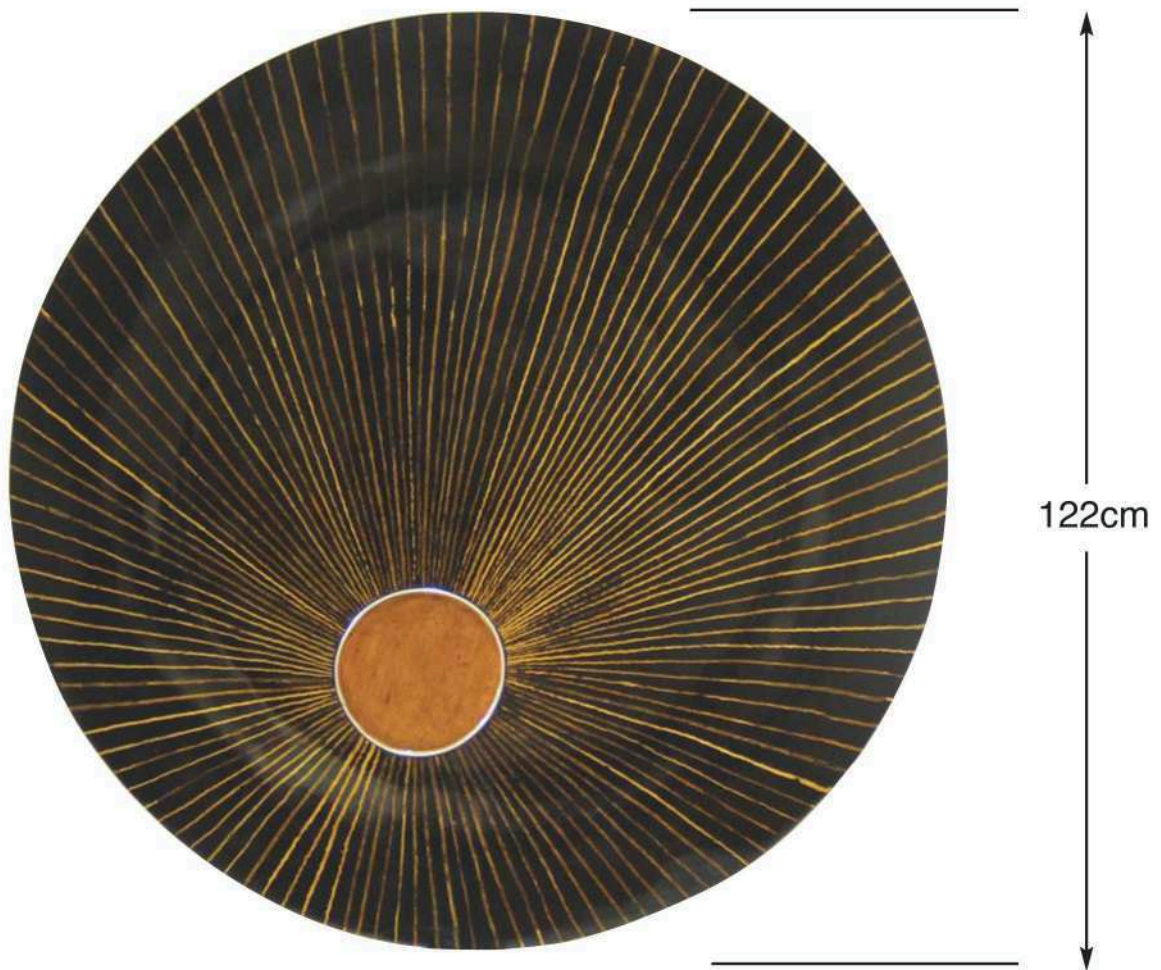

Africa Wall Disc

PALM TWIGS INLAID BY HAND

SIZES AVAILABLE: CODE

043	122 CM DIA
043 A	91 CM DIA
043 B	63 CM DIA

eUnique

Africa Vases

PALM TWIG INLAID BY HAND

SIZES AVAILABLE: CODE

021	25 DIA x 85 CM HIGH
022	25 DIA x 100 CM HIGH
023	42 DIA x 150 CM HIGH

eUnique

Africa Wall Panel

PALM TWIGS INLAID BY HAND

60 cm

120 cm

SIZES AVAILABLE: CODE

0000

120 x 60 CM

eUnique