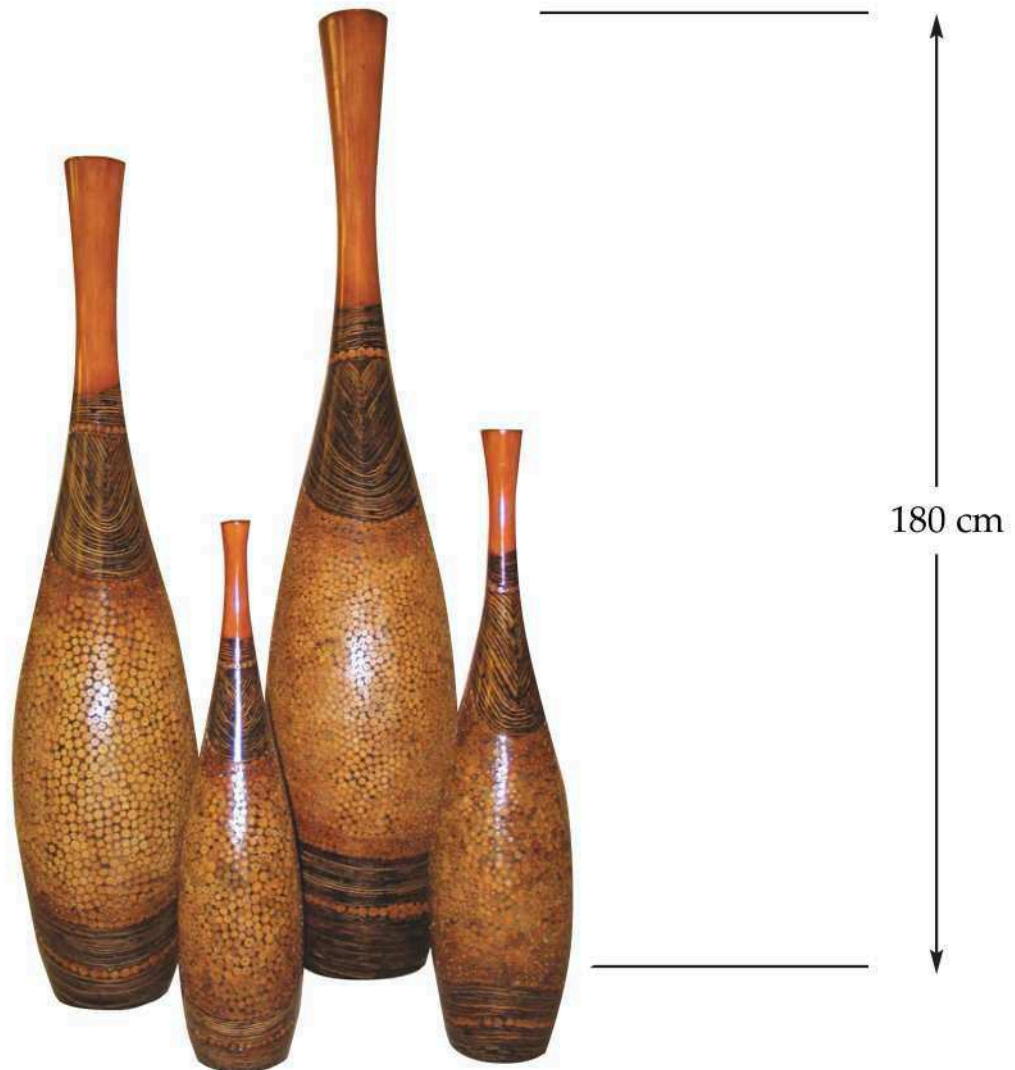

Chesapeake Vases

LANGGI TWIG AND JUNGLE VINE INLAID BY HAND

SIZES AVAILABLE: CODE

001	20 DIA x 85 CM HIGH
002	23 DIA x 100 CM HIGH
003	34 DIA x 150 CM HIGH
004	36 DIA x 180 CM HIGH

eUnique

Chesapeake Charger

LANGGI TWIG AND JUNGLE VINE INLAID BY HAND

SIZES AVAILABLE: CODE

3599B

63 CM DIA

eUnique

Chesapeake Wall Panel

LANGGI TWIG AND JUNGLE VINE INLAID BY HAND

60 cm

120 cm

SIZES AVAILABLE: CODE

3614 B

120 x 60 CM

eUnique