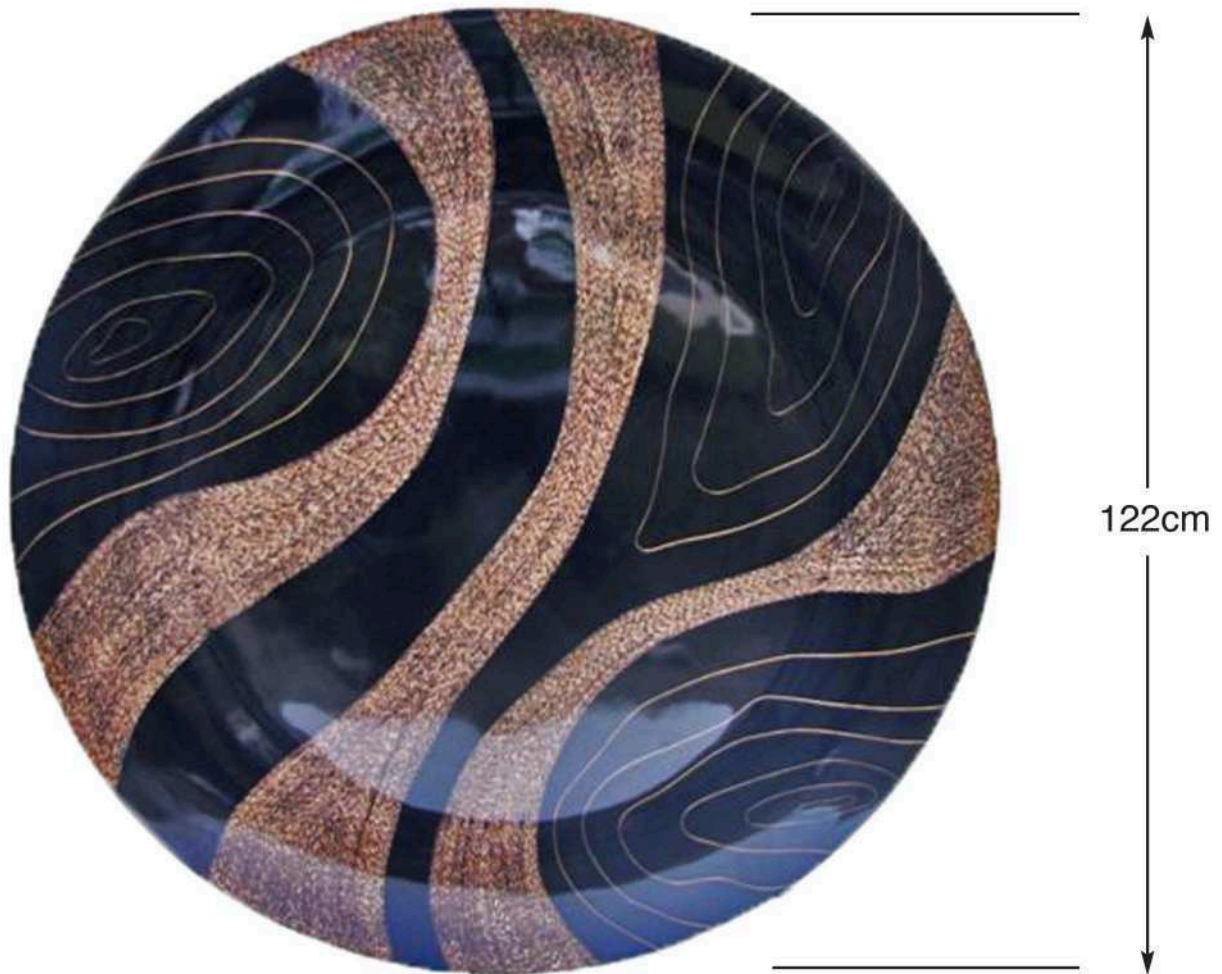

# *Elephant Grass Wall Discs*

DRIED ELEPHANT GRASS INLAID BY HAND WITH HAND  
POLISHED BRASS STRIPS

SIZES AVAILABLE: CODE

3580	122 CM DIA
3580 A	91 CM DIA
3580 B	63 CM DIA

eUnique

# Elephant Grass Vases

DRIED ELEPHANT GRASS INLAID BY HAND WITH HAND POLISHED BRASS STRIPS

SIZES AVAILABLE: CODE

033	42 x 19 x 91CM HIGH
034	43 X 21 X 107 CM HIGH
034-1	63 X 31 X 150 CM HIGH

eUnique

# *Elephant Grass Mirror*

DRIED ELEPHANT GRASS INLAID BY HAND WITH HAND  
POLISHED BRASS STRIPS

SIZES AVAILABLE: CODE

3695

122 x 122 CM

eUnique