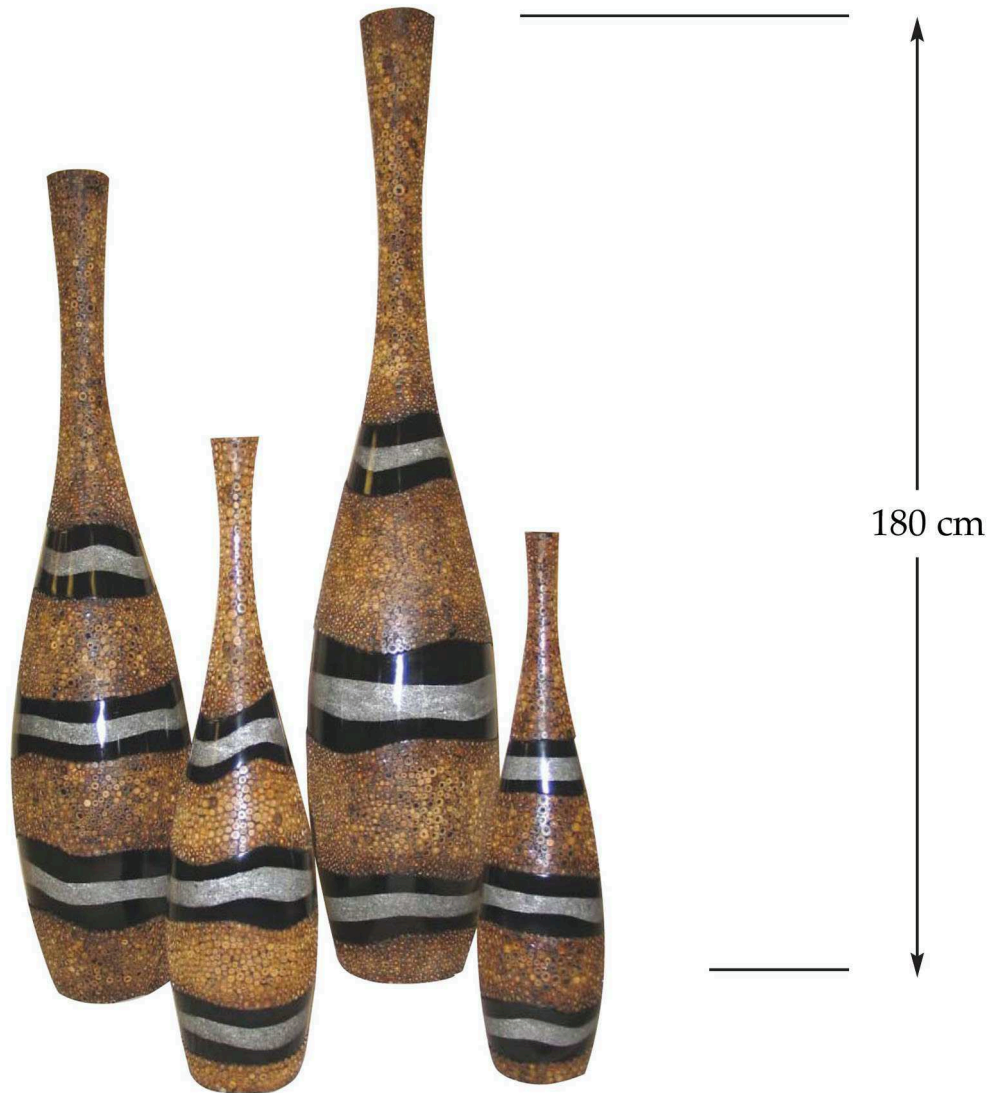

# *Jamaica Wall Discs*

JUNGLE VINE AND SHREDDED ALUMINIUM  
INLAID BY HAND

SIZES AVAILABLE: CODE

044	122 CM DIA
044 A	91 CM DIA
044 B	63 CM DIA

eUnique

# *Jamaica Vases*

JUNGLE VINE AND SHREDDED ALUMINIUM  
INLAID BY HAND

SIZES AVAILABLE: CODE

009	20 DIA x 85 CM HIGH
010	23 DIA x 100 CM HIGH
011	34 DIA x 150 CM HIGH
012	36 DIA x 180 CM HIGH

*eUnique*

# *Jamaica Mirror*

BAMBOO RING & SHREDDED ALUMINIUM INLAID  
BY HAND

SIZES AVAILABLE: CODE

3404

122 x 122 CM

eUnique