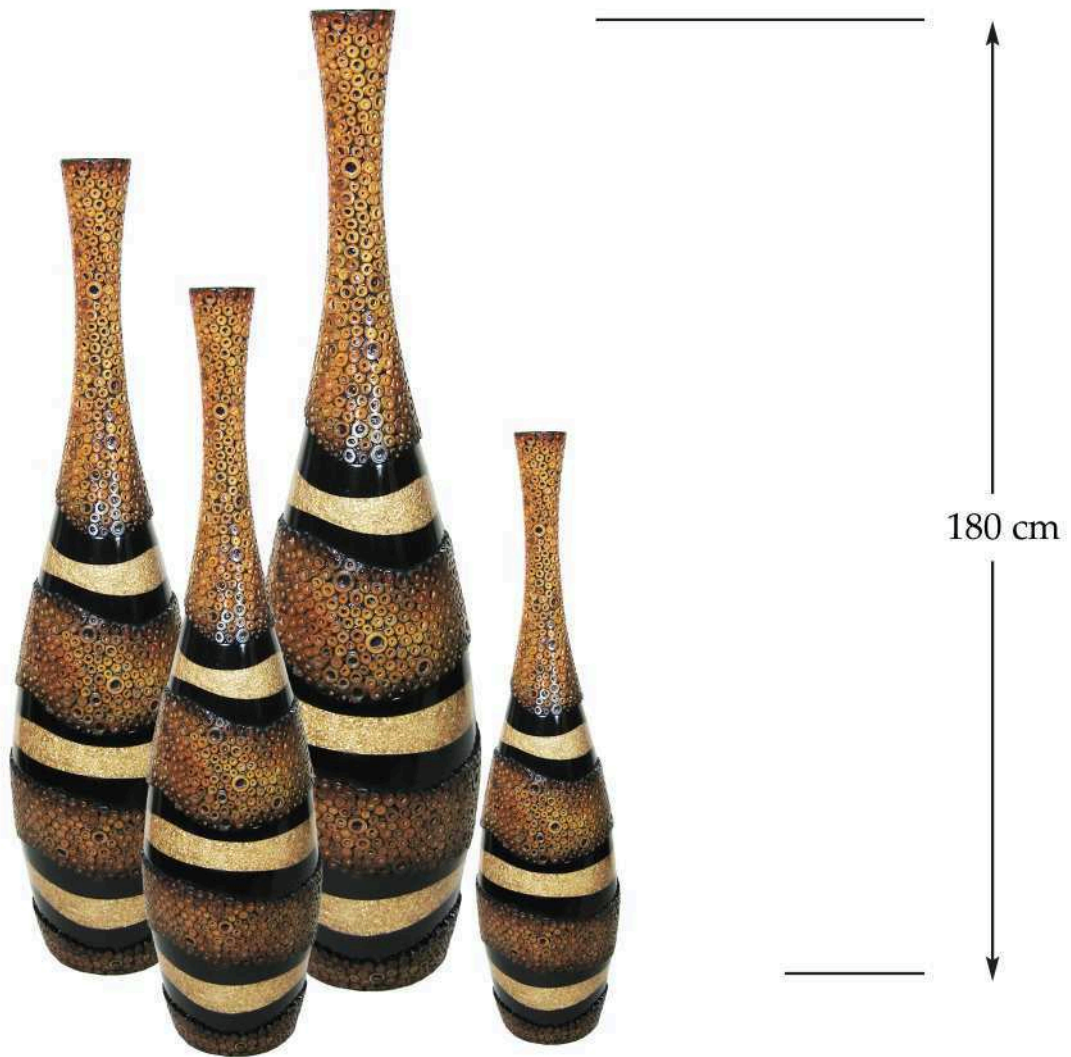

Jamaica Gold Wall Discs

BAMBOO RING AND GOLD SHREDDED ALUMINIUM
INLAID BY HAND

SIZES AVAILABLE: CODE

3261	122 CM DIA
3261 A	91 CM DIA
3261 B	63 CM DIA

eUnique

Jamaica Gold Vases

BAMBOO RING, AND GOLD SHREDDED ALUMINIUM
INLAID BY HAND

SIZES AVAILABLE: CODE

3620A	20 DIA x 85 CM HIGH
3620B	23 DIA x 100 CM HIGH
3620C	34 DIA x 150 CM HIGH
3620D	36 DIA x 180 CM HIGH

eUnique

Jamaica Gold Mirror

BAMBOO RING AND GOLD SHREDDED ALUMINIUM
INLAID BY HAND

SIZES AVAILABLE: CODE

3624

122 x 122 CM

eUnique