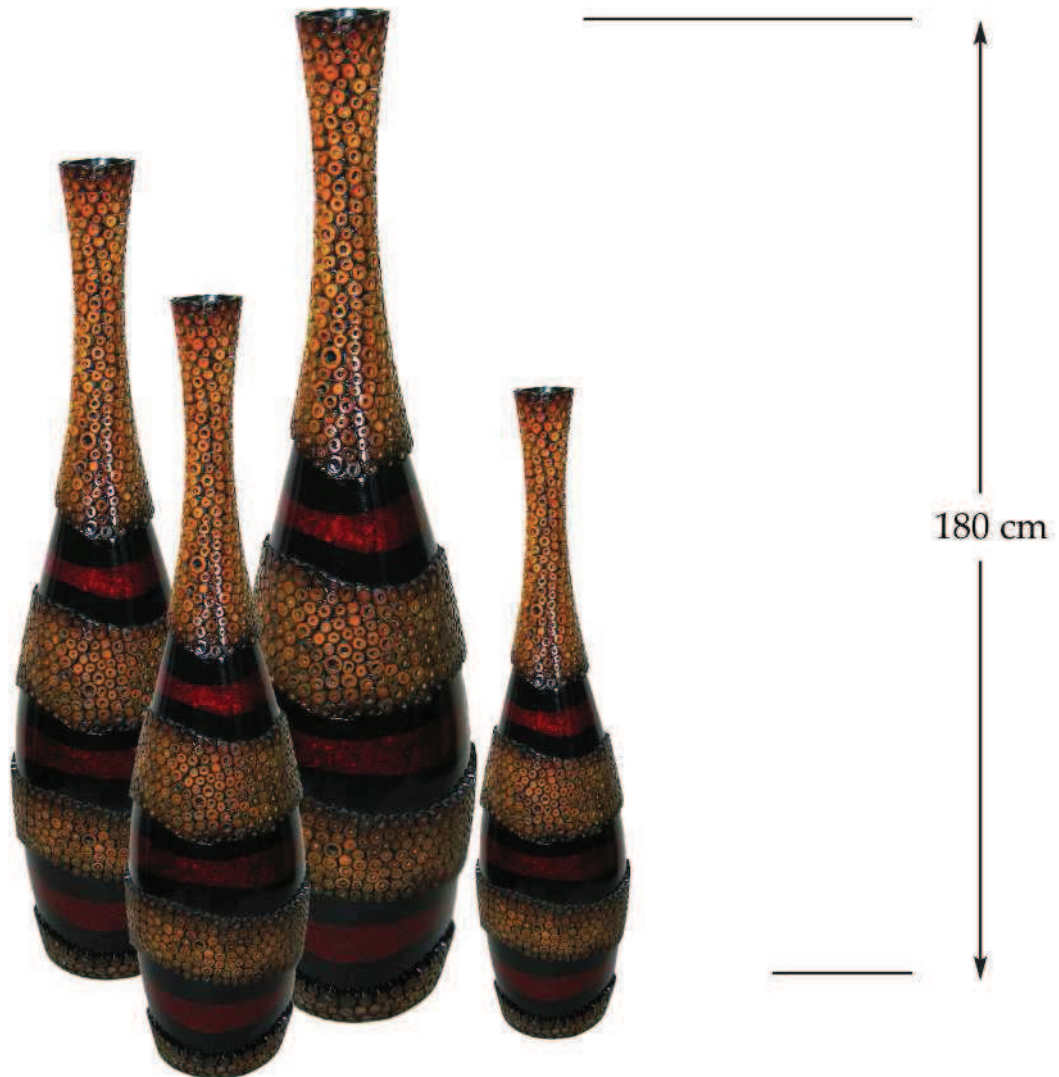

Jamaica Red Wall Discs

BAMBOO RING AND RED SHREDDED ALUMINIUM
INLAID BY HAND

SIZES AVAILABLE: CODE

3574	122 CM DIA
3574 A	91 CM DIA
3574 B	63 CM DIA

eUnique

Jamaica Red Vases

BAMBOO RING, AND RED SHREDDED ALUMINIUM
INLAID BY HAND

SIZES AVAILABLE: CODE

3576A	20 DIA x 85 CM HIGH
3576B	23 DIA x 100 CM HIGH
3576C	34 DIA x 150 CM HIGH
3576D	36 DIA x 180 CM HIGH

eUnique

Jamaica Red Mirror

BAMBOO RING AND RED SHREDDED ALUMINIUM
INLAID BY HAND

SIZES AVAILABLE: CODE

3589

122 x 122 CM

eUnique

Jamaica Red Wall Panel

BAMBOO RING AND RED SHREDDED ALUMINIUM
INLAID BY HAND

60 cm

120 cm

SIZES AVAILABLE: CODE

3613 B

120 x 60 CM

eUnique