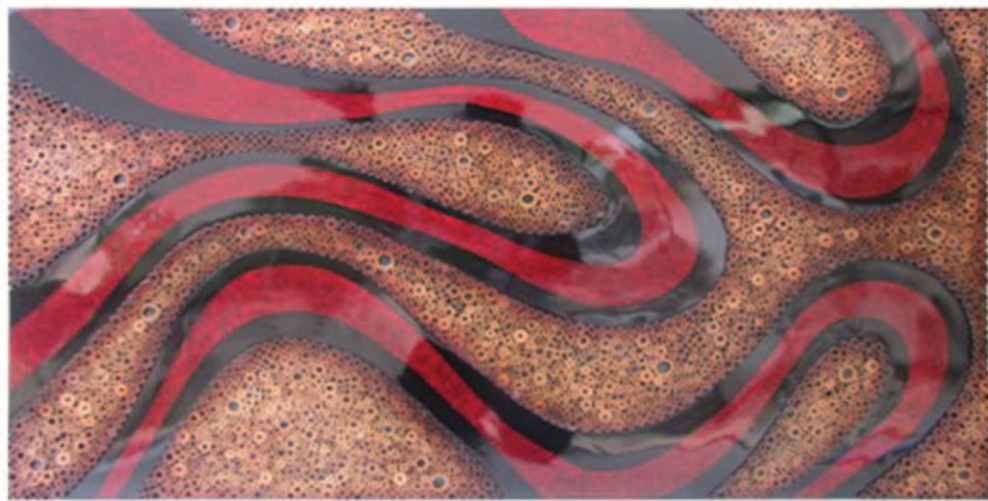

SIZES AVAILABLE: CODE

3589

122 x 122 CM

eUnique

Jamaica Red Wall Panel

BAMBOO RING AND RED SHREDDED ALUMINIUM
INLAID BY HAND

60 cm

120 cm