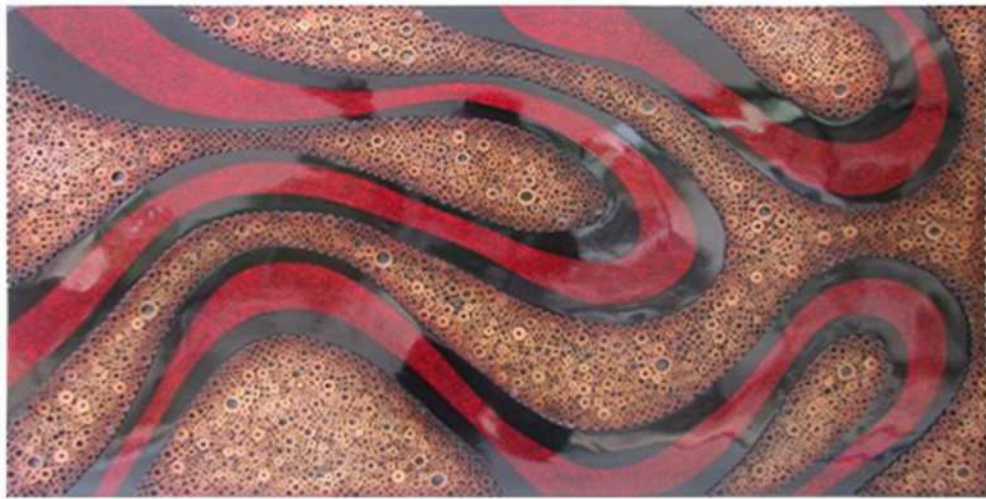

Jamaica Red Wall Panel

BAMBOO RING AND RED SHREDDED ALUMINIUM
INLAID BY HAND

60 cm

120 cm

SIZES AVAILABLE: CODE

3613 B

120 x 60 CM

eUnique