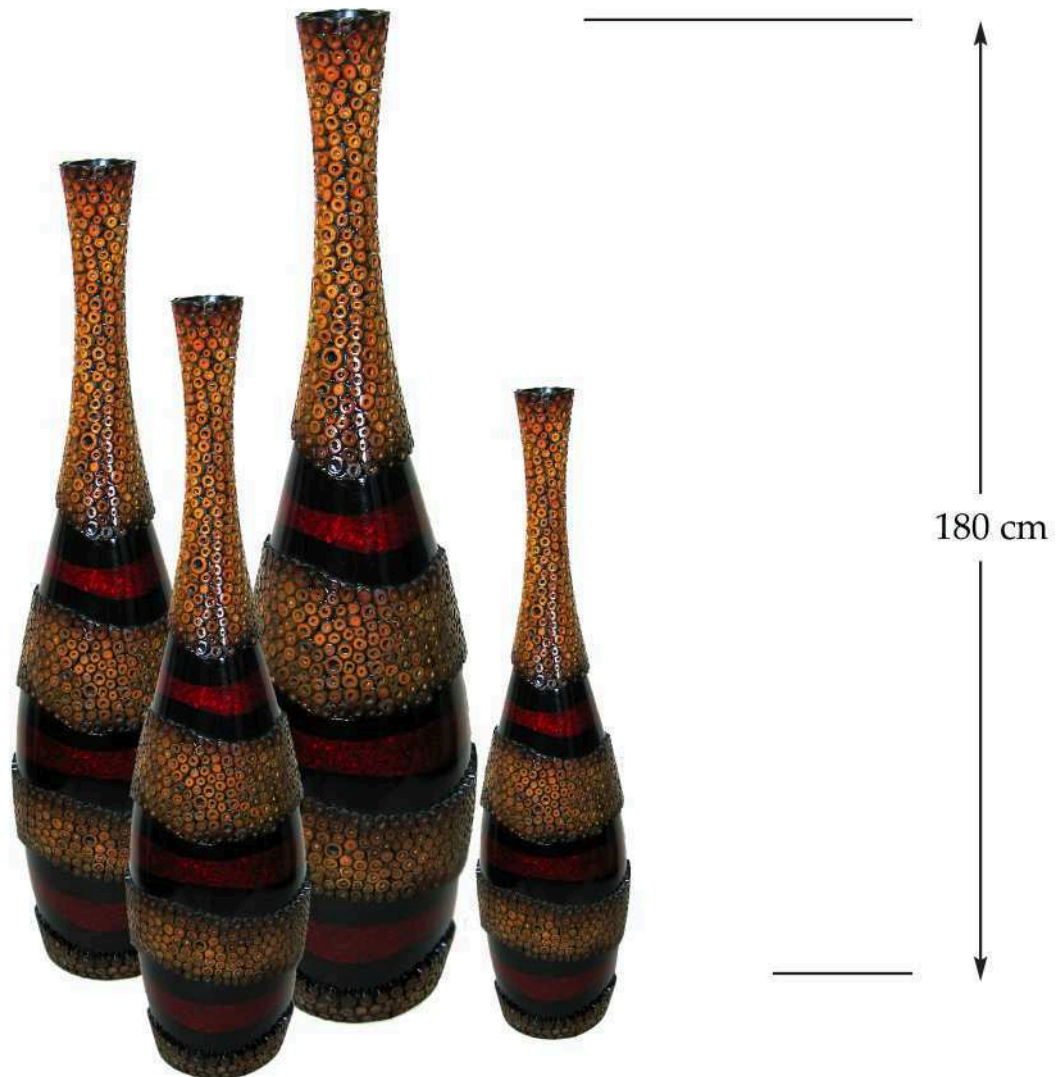

# *Jamaica Red Wall Discs*

BAMBOO RING AND RED SHREDDED ALUMINIUM  
INLAID BY HAND

SIZES AVAILABLE: CODE

3574	122 CM DIA
3574 A	91 CM DIA
3574 B	63 CM DIA

eUnique

# *Jamaica Red Vases*

BAMBOO RING, AND RED SHREDDED ALUMINIUM  
INLAID BY HAND

SIZES AVAILABLE: CODE

3576A	20 DIA x 85 CM HIGH
3576B	23 DIA x 100 CM HIGH
3576C	34 DIA x 150 CM HIGH
3576D	36 DIA x 180 CM HIGH

# *Jamaica Red Wall Panel*

BAMBOO RING AND RED SHREDDED ALUMINIUM  
INLAID BY HAND

60 cm

120 cm

SIZES AVAILABLE: CODE

3613 B

120 x 60 CM

eUnique

# *Jamaica Red Mirror*

BAMBOO RING AND RED SHREDDED ALUMINIUM  
INLAID BY HAND

SIZES AVAILABLE: CODE

3589

122 x 122 CM

eUnique