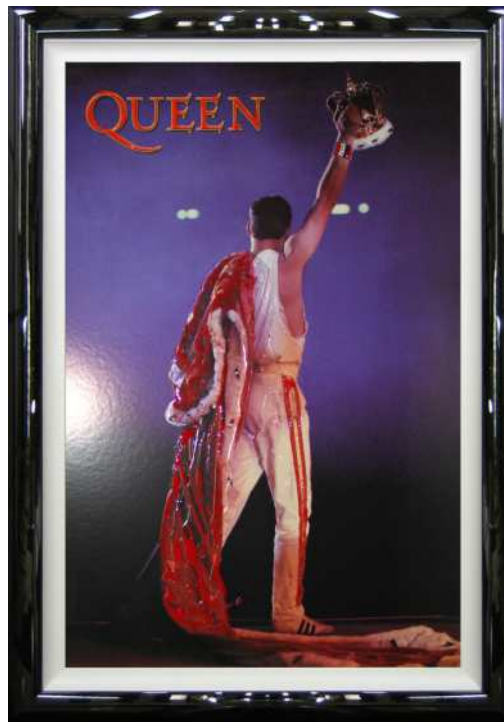

# ICONS

Detail

Marilyn Monroe Ballerina, FP2605LA, (R3)  
111 x 81cm / 43½" x 32"

Detail

Breakfast at Tiffany's, SPV9121LA, (R3)  
91 x 91cm / 36" x 36"

# ICONS

Detail

Queen Crown S.O.S., LP1159LA, (R3)  
111 x 81cm / 43½" x 32"

Detail

Lady Gaga - Gunge Orange Hair, LP1462LA, (R3)  
111 x 81cm / 43½" x 32"

Detail

VW Californian Camper love, PH0385LA, (R3)  
81 x 111cm / 32" x 43½"