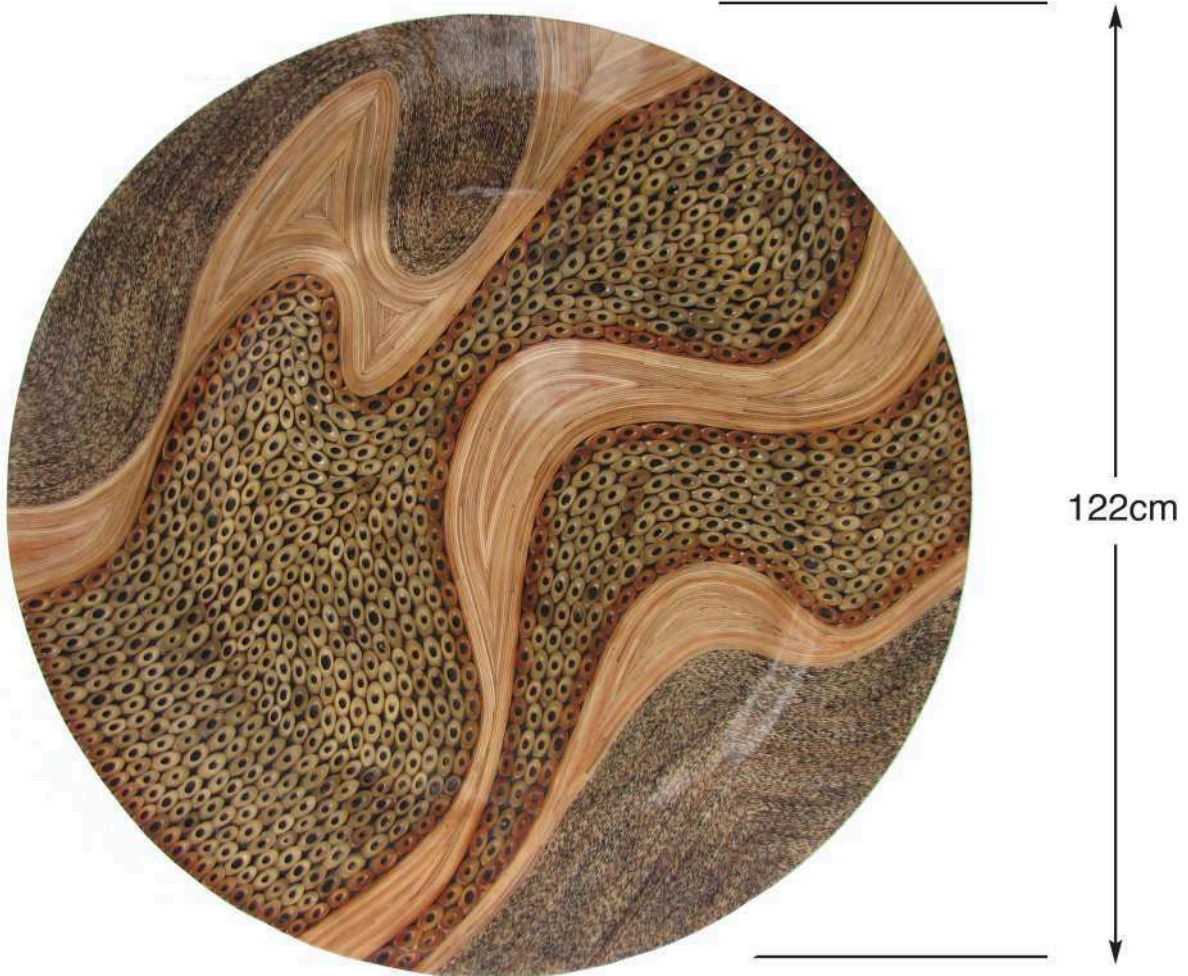

Lassik Wall Discs

ELEPHANT GRASS, JUNGLE VINE AND DRIED COCONUT STRIPS
INLAID BY HAND

SIZES AVAILABLE: CODE

3554	122 CM DIA
3554 A	91 CM DIA
3554 B	63 CM DIA

eUnique

Lassik Vases

ELEPHANT GRASS, JUNGLE VINE AND DRIED COCONUT STRIPS
INLAID BY HAND

SIZES AVAILABLE: CODE

3556A	23 DIA x 120 CM HIGH
3556B	34 DIA x 150 CM HIGH
3556C	36 DIA x 180 CM HIGH

eUnique