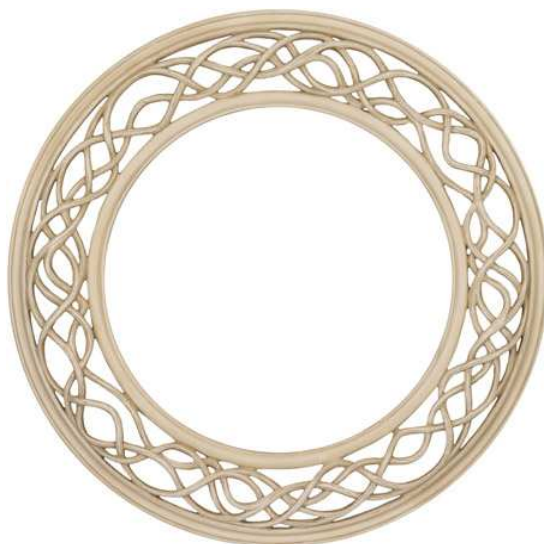

Ref: (Q)

“ Lunar Mirror” hung diagonally

60 x 60 cm

Ref: (Q)

NEW MIRRORS:

complete colour ltd

“ Athena”

Mirror with mirror inserts

“Filigree Round Mirror ”

100 x 100 cm

Ref: (R)

“ Filigree Large Mirror”

100 x 100 cm (Hung squarely)
or 141 x 141 cm (Hung diagonally)

Ref: (R)

“ Filigree Large Mirror”

100 x 100 cm (Hung squarely)
or 141 x 141 cm (Hung diagonally)

Ref: (R)

NEW MIRRORS:

complete colour ltd

“Filigree Red Round Mirror ”

100 x 100 cm

Ref: (R)

“ Filigree Red Square Mirror”

91 x 91 cm (Hung diagonally)

or 64 x 64 cm (Hung Squarely)

Ref: (R)

Lattice Cream Circle
40" x 40" / 100 x 100 cm
Ref: OV 024 (P2)

Lattice Silver Circle
40" x 40" / 100 x 100 cm
Ref: OV 025 (P2)