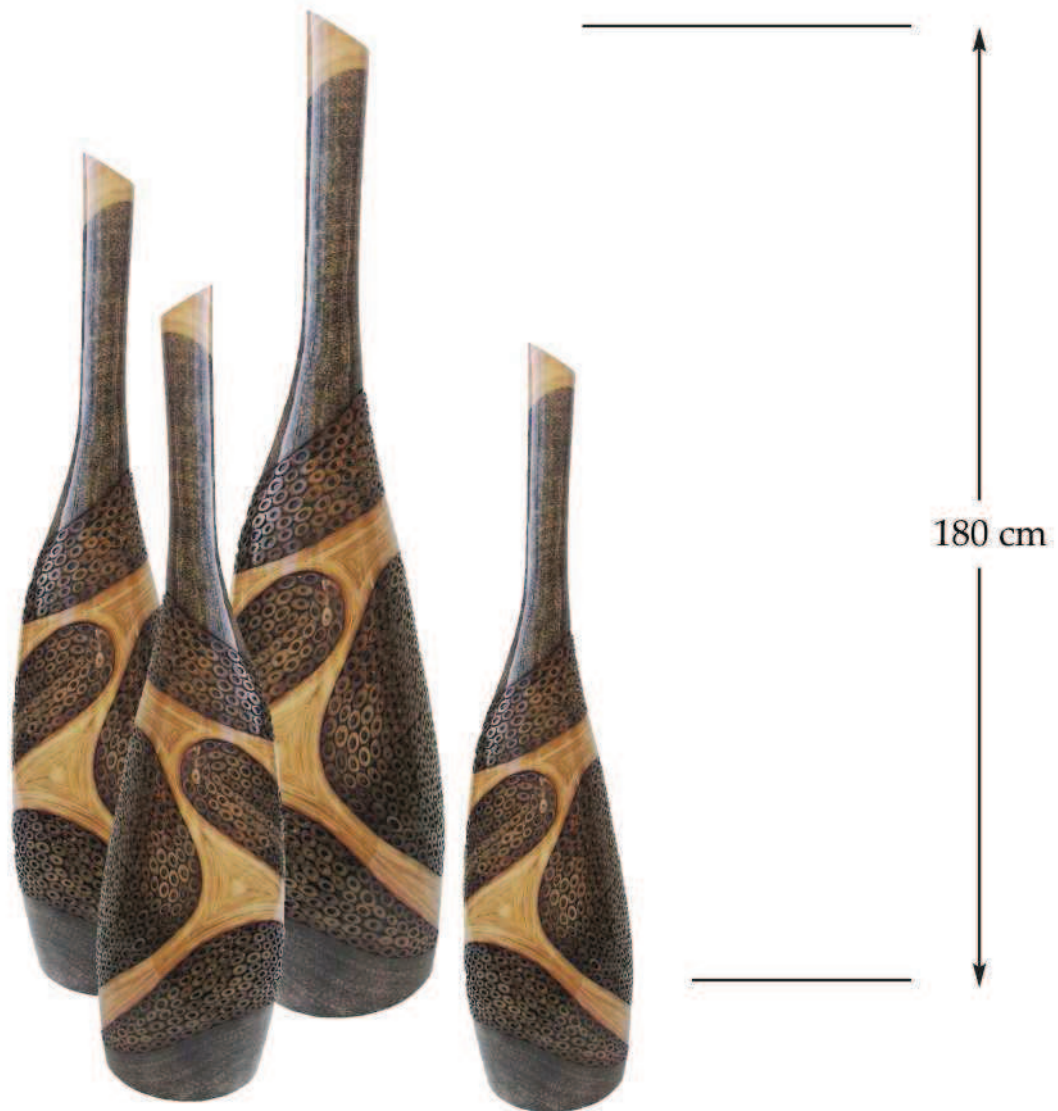

Mojave Vases

DRIED COCONUT STRIPS, ELEPHANT GRASS AND
BAMBOO INLAID BY HAND

SIZES AVAILABLE: CODE

3676A	44 DIA x 180 CM HIGH
3676B	36 DIA x 150 CM HIGH
3676C	34 DIA x 120 CM HIGH
3676D	23 DIA x 100 CM HIGH

eUnique

Mojave Wave Wall Discs

DRIED COCONUT STRIPS, ELEPHANT GRASS AND BAMBOO INLAID BY HAND

SIZES AVAILABLE: CODE

045	122 CM DIA
045 A	91 CM DIA
045 B	63 CM DIA

eUnique

Mojave Flare Top Vase

COCONUT STRIPS AND JUNGLE VINE INLAID BY HAND

SIZES AVAILABLE: CODE

035

66 DIA x 180 CM HIGH

eUnique

Mojave Mirror

DRIED COCONUT STRIPS, ELEPHANT GRASS AND
BAMBOO INLAID BY HAND

SIZES AVAILABLE: CODE

3485

122 x 122 CM

eUnique