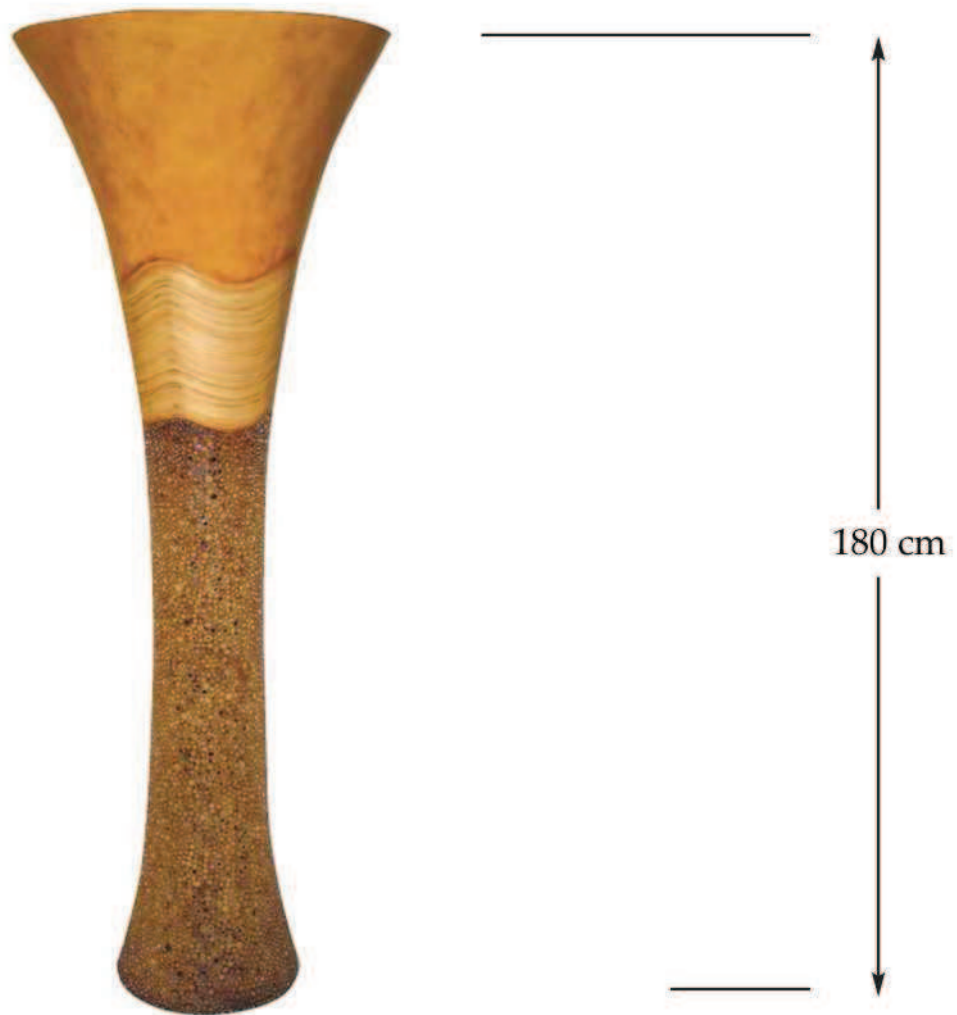

Mojave Vases

DRIED COCONUT STRIPS, ELEPHANT GRASS AND
BAMBOO INLAID BY HAND

SIZES AVAILABLE: CODE

3676A	44 DIA x 180 CM HIGH
3676B	36 DIA x 150 CM HIGH
3676C	34 DIA x 120 CM HIGH
3676D	23 DIA x 100 CM HIGH

eUnique

Mojave Wave Wall Discs

DRIED COCONUT STRIPS, ELEPHANT GRASS AND BAMBOO INLAID BY HAND

SIZES AVAILABLE: CODE

045	122 CM DIA
045 A	91 CM DIA
045 B	63 CM DIA

eUnique

Mojave Flare Top Vase

COCONUT STRIPS AND JUNGLE VINE INLAID BY HAND

SIZES AVAILABLE: CODE

035

66 DIA x 180 CM HIGH

eUnique

Mojave Mirror

DRIED COCONUT STRIPS, ELEPHANT GRASS AND
BAMBOO INLAID BY HAND

SIZES AVAILABLE: CODE

3485

122 x 122 CM

eUnique