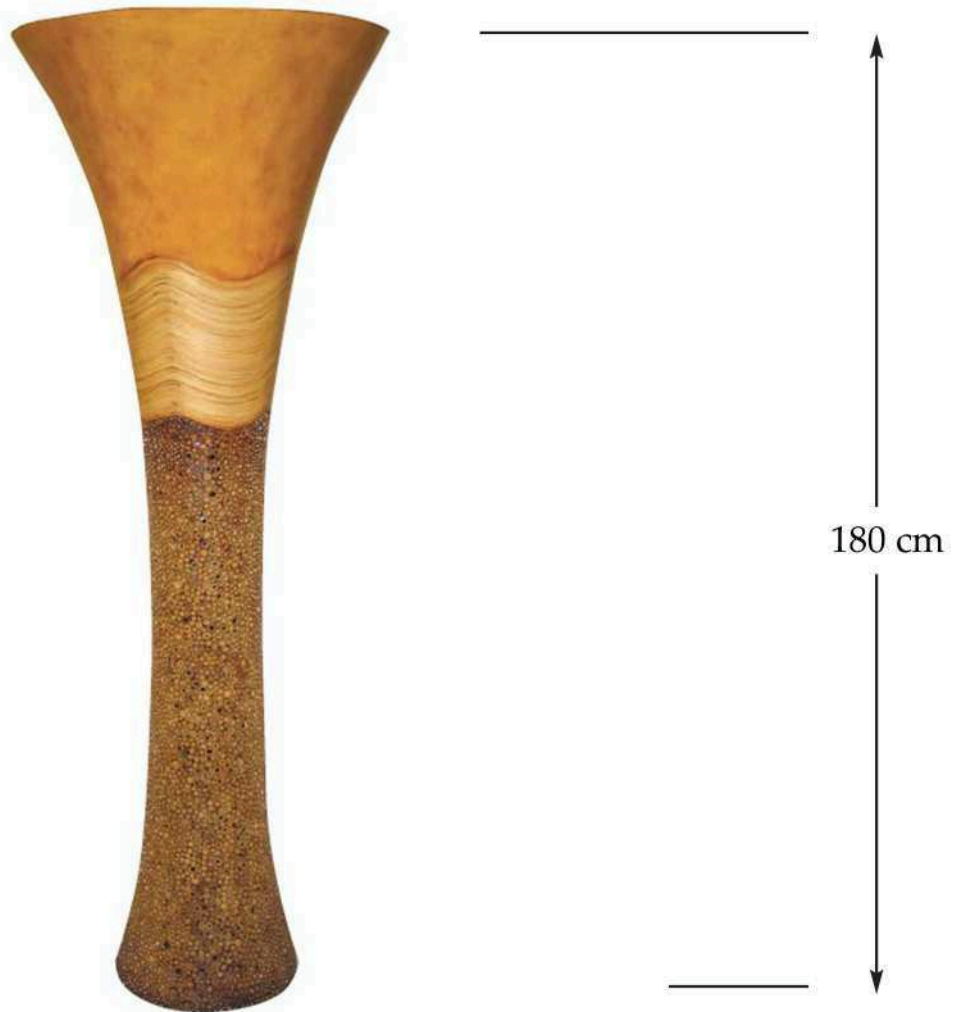

Mojave Wall Discs

DRIED COCONUT STRIPS, ELEPHANT GRASS AND BAMBOO INLAID BY HAND

SIZES AVAILABLE: CODE

45-1	122 CM DIA
45-1 A	91 CM DIA
45-1 B	63 CM DIA

eUnique

Mojave Vases

DRIED COCONUT STRIPS, ELEPHANT GRASS AND
BAMBOO INLAID BY HAND

SIZES AVAILABLE: CODE

3676A	44 DIA x 180 CM HIGH
3676B	36 DIA x 150 CM HIGH
3676C	34 DIA x 120 CM HIGH
3676D	23 DIA x 100 CM HIGH

eUnique

Mojave Wave Wall Discs

DRIED COCONUT STRIPS, ELEPHANT GRASS AND
BAMBOO INLAID BY HAND

SIZES AVAILABLE: CODE

045	122 CM DIA
045 A	91 CM DIA
045 B	63 CM DIA

eUnique

Mojave Flare Top Vase

COCONUT STRIPS AND JUNGLE VINE INLAID BY HAND

SIZES AVAILABLE: CODE

035 66 DIA x 180 CM HIGH

eUnique

Mojave Wall Panel

DRIED COCONUT STRIPS, ELEPHANT GRASS AND BAMBOO
INLAID BY HAND

60 cm

120 cm

SIZES AVAILABLE: CODE

3617 B

120 x 60 CM

eUnique