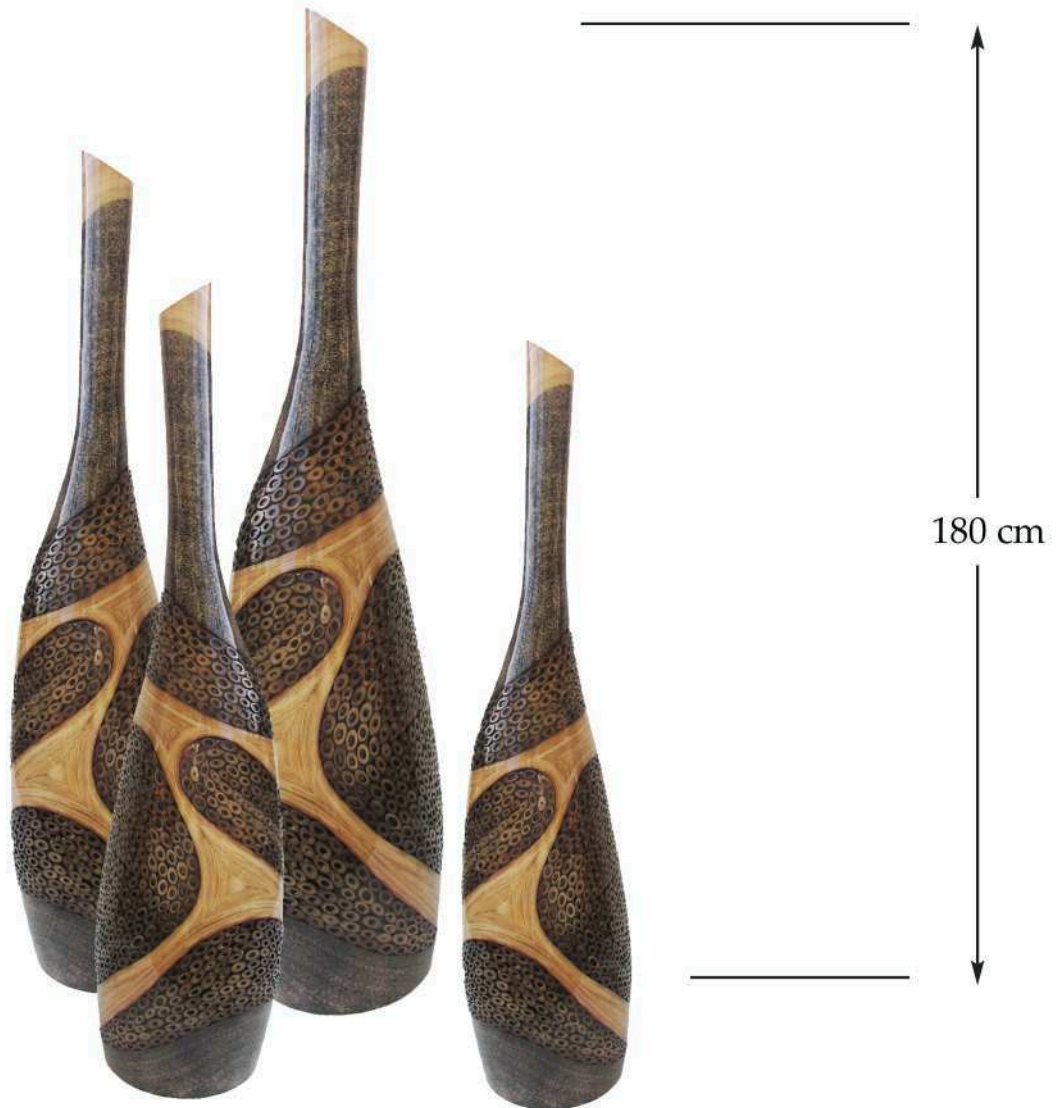

Mojave Wall Discs

DRIED COCONUT STRIPS, ELEPHANT GRASS AND BAMBOO INLAID BY HAND

SIZES AVAILABLE: CODE

45-1	122 CM DIA
45-1 A	91 CM DIA
45-1 B	63 CM DIA

eUnique

Mojave Vases

DRIED COCONUT STRIPS, ELEPHANT GRASS AND
BAMBOO INLAID BY HAND

SIZES AVAILABLE: CODE

3676A	44 DIA x 180 CM HIGH
3676B	36 DIA x 150 CM HIGH
3676C	34 DIA x 120 CM HIGH
3676D	23 DIA x 100 CM HIGH

eUnique

Mojave Wave Wall Discs

DRIED COCONUT STRIPS, ELEPHANT GRASS AND
BAMBOO INLAID BY HAND

SIZES AVAILABLE: CODE

045	122 CM DIA
045 A	91 CM DIA
045 B	63 CM DIA

eUnique

Mojave Flare Top Vase

COCONUT STRIPS AND JUNGLE VINE INLAID BY HAND

SIZES AVAILABLE: CODE

035 66 DIA x 180 CM HIGH

eUnique

Mojave Wall Panel

DRIED COCONUT STRIPS, ELEPHANT GRASS AND BAMBOO
INLAID BY HAND

60 cm

120 cm

SIZES AVAILABLE: CODE

3617 B

120 x 60 CM

eUnique